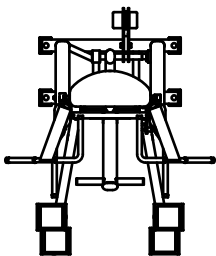

WEIGHT ASSISTED CHIN/DIP XP-4000

Offering modern styling, high quality construction, and superior movements, the XP-4000 is designed to meet the demands of today's commercial fitness facilities and is the perfect compliment to both Paramount's SP and XL circuits.

MODERN STYLE & DESIGN

- Streamlined, uniform design using attractive oval shaped tube frames
- Sleek weight stack enclosure limits access to moving parts
- Space efficient foot print

USER FRIENDLY FEATURES

- Step-By-Step Exercise Chart with easy to follow user instructions
- Pivoting dip handles and multi-position chin bar for exercise variation and to accommodate wide range of users
- Retractable foot platform for bodyweight exercises

PARAMOUNT RELIABILITY

- 50+ years of manufacturing expertise
- Structural testing of 500,000 cycles
- Meets ASTM and EN-957 Industry Standards
- Worldwide network of authorized sales & service representatives

61 1/2" D
51 3/4" W
93 3/4" H