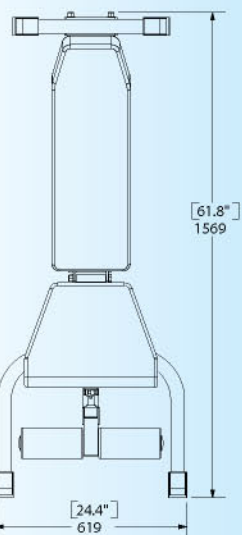

www.FitnessLifestyles.com

614 Cookman Ave
Asbury Park, NJ 07712
(732) 775-1630

BODYCRAFT

F602

Deluxe F/I/D Dumbbell Bench

Deluxe F/I/D Dumbbell Bench Model F602

Easiest-to-adjust dumbbell bench around. Seven different positions from decline to flat to incline. Extremely solid and stable.

- Accepts attachments.
- 2" x 3" steel construction.
- 2" thick, extra high density foam covered in black vinyl, with upholstered back covers.
- Complete Lifetime Warranty on all parts.

Dimension: 24.4" W x 61.8" L x 19.5" H (Minimum)