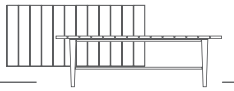

TEAK TABLES

Plantation Harvested Dining & Extension Tables

TEAK PEDESTAL TOPS + BASES