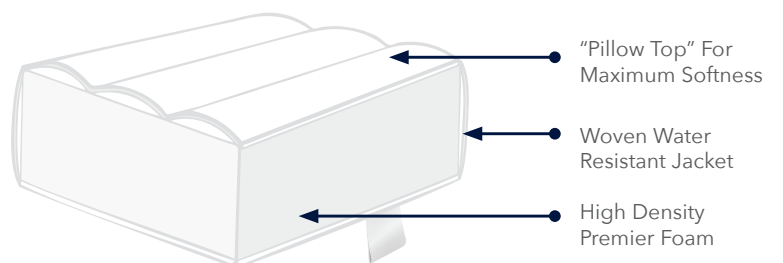

Dream CUSHIONS

Dream Cushion™ by Summer Classics offers 1.8 density high resilient and California Fire Rated Foam for maximum comfort. Our woven, water-resistant jacket features a "pillow top" of blown-fiber channels providing the utmost quality and softness. Soft, durable, and water-resistant, this is truly the perfect cushion.