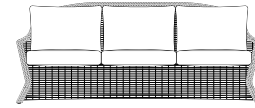

#24
Oyster

✓ CUSHION OPTIONS

Sofa cushions are available as 3-seater or bench cushions.

REGENT ARM CHAIR
353024
C745+FABRIC
(SEAT ONLY)
W28" D27.5" H37.5"

REGENT SIDE CHAIR
353624
C746+FABRIC
(SEAT ONLY)
W19" D21.5" H38"