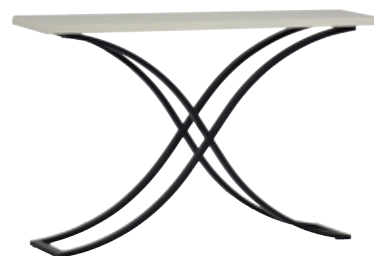

MARCO CONSOLE

#71 Ebony
/Travertine
Superstone

#72 Ebony
/Slate Grey
Superstone

MARCO CONSOLE TABLE
SKU#+FINISH 71,72
W52" D12" H32.5"