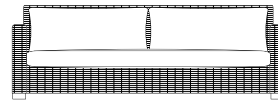

← CUSHION STYLE

Montauk Sofa has a bench seat cushion and 2 back cushions.