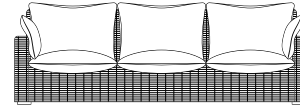

< **LUXE CUSHIONS**

Montecito cushions are available in our ultra plush Dream Cloud™ cushions.

∨ **PAIRS WELL WITH:**

Soho dining chairs and Harris dining tables