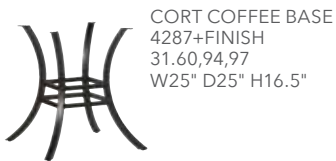

VISTA DINING TABLE TOPS + CORT BASES

VISTA 48" ROUND DINING TOP
HAS UMBRELLA HOLE
3829+FINISH 2,17
W48" D48" H1.5"

VISTA 40" ROUND DINING TOP
HAS UMBRELLA HOLE
3828+FINISH 2,17
W40" D40" H1.5"

✓ COMPATIBLE WITH ALL CORT 4 LEG HEIGHTS