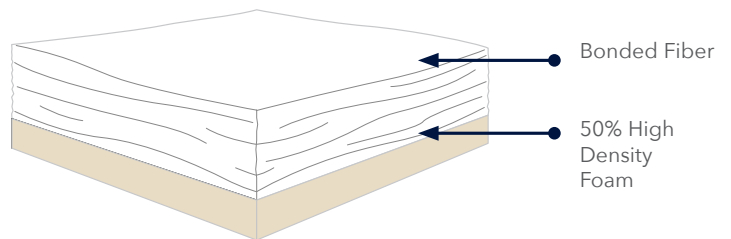

Standard CUSHIONS

Our Standard Cushions are composed of bonded fiber layers on top of polyurethane foam, making them exceptionally comfortable. The ratio of foam to fiber is 50% to 50% once core is inserted into the fabric cushion slip.