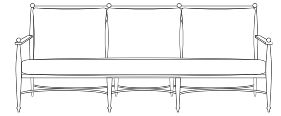

✓ CUSHION OPTIONS

Sofa cushions are available as 3-seat or bench cushions.

ROMA ARM CHAIR
436531
C830+FABRIC (SEAT+BACK)
C830S+FABRIC (SEAT ONLY)
W24.375" D22.5" H37.25"

ROMA SIDE CHAIR
436831
C833+FABRIC (SEAT+BACK)
C833S+FABRIC (SEAT ONLY)
W21.75" D24" H37"