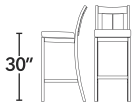

30" BARSTOOLS

Items below have a seat height of 30" & are recommended for use with bar height tables.