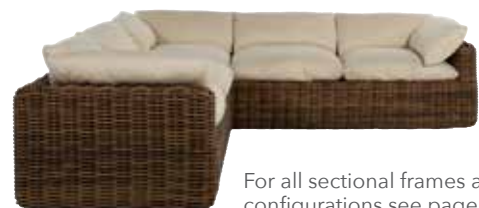

For all sectional frames and configurations see page 164