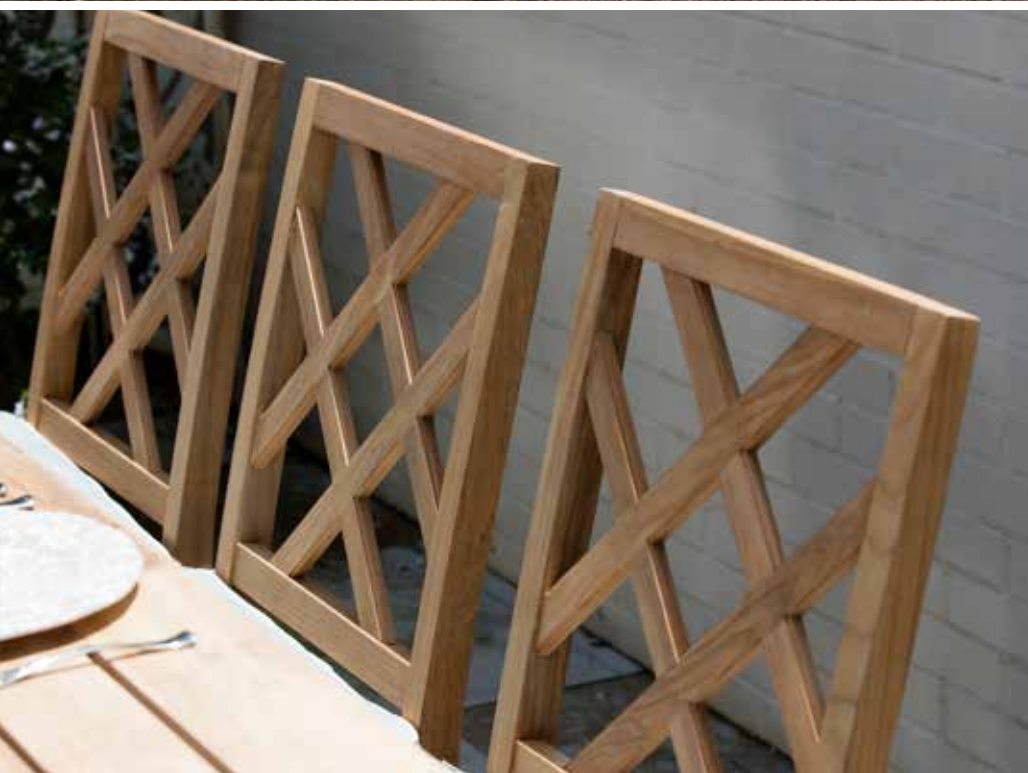

✓ TEAK CARE

Maintain your teak with our teak care and maintenance products

Protector... PNT-00360
Cleaner.....PNT-00359
Shield PNT-00361

✓ PAIRS WELL WITH:
EXTENSION FARM TABLE
2865+FINISH 4,27
HAS UMBRELLA HOLE
W78" D42" H31"
EXTENDS TO
W118" D42" H31"

✓ PAIRS WELL WITH:
Teak occasional tables