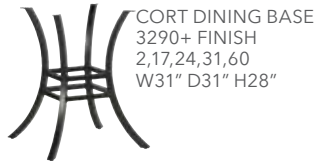

CORT COFFEE BASE
4287+FINISH
31.60,94,97
W25" D25" H16.5"

CORT DINING BASE
3290+ FINISH
2,17,24,31,60
W31" D31" H28"