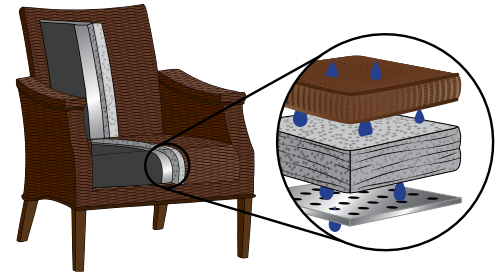

✓ Cushions in this collection are built into the frame. Perforated aluminum frame is wrapped in quick-dry reticulated foam upholstered in N-dura™ resin wicker.