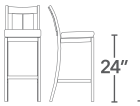

Items below have a seat height of 24" & are recommended for use with counter height tables.

24" BARSTOOLS