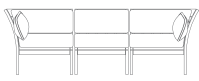

SECTIONAL SEATING