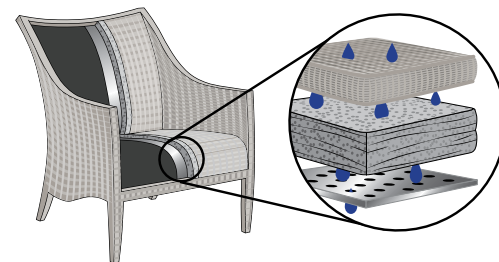

ATHENA PLUS
SPRING LOUNGE
3873+FINISH 2,24
W28.5" D33.75" H36.375"

ATHENA

Plus

This Collection is designed for use near the Ocean & other Salt Water Environments.

#2 Black Walnut

#24 Oyster

✓ Cushions in this collection are built into the frame. Perforated aluminum frame is wrapped in quick-dry reticulated foam upholstered in N-dura™ resin wicker.