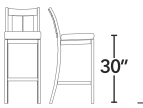

Items below have a seat height of 30" & are recommended for use with bar height tables.

30" BARSTOOLS