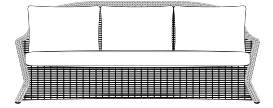

#24
Oyster

✓ CUSHION OPTIONS

Sofa cushions are available as 3-seater or bench cushions.

REGENT ARM CHAIR
353024
C745+FABRIC
(SEAT ONLY)
W28" D27.5" H37.5"

REGENT SIDE CHAIR
353624
C746+FABRIC
(SEAT ONLY)
W19" D21.5" H38"