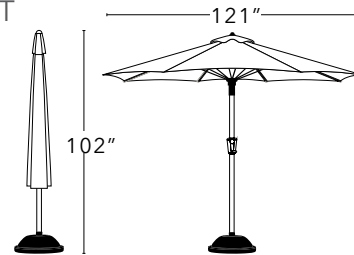

SPECIFICATIONS

Size.....11'	Vents ..... DWV
Ribs.....8	Lift..... Crank
Shape.....Octagon	Tilt..... Auto
Height.....101.57"	Weight 17.47Lbs
Pole Dia.....1.5"	Cube..... 1.6

REPLACEABLE PARTS

11ft Umbrella Ribs
00262.....Black
00264.....Oyster

11ft Umbrella Tubes
00256.....Black
00258.....Oyster

Threaded Cap
00267.....Black
00268.....Oyster

Finial
00270.....Black
00271.....Oyster