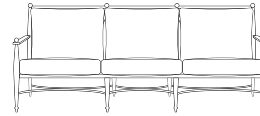

✓ CUSHION OPTIONS

Sofa cushions are available as 3-seat or bench cushions.

ROMA ARM CHAIR
436531
C830+FABRIC (SEAT+BACK)
C830S+FABRIC (SEAT ONLY)
W24.375" D22.5" H37.25"

ROMA SIDE CHAIR
436831
C833+FABRIC (SEAT+BACK)
C833S+FABRIC (SEAT ONLY)
W21.75" D24" H37"