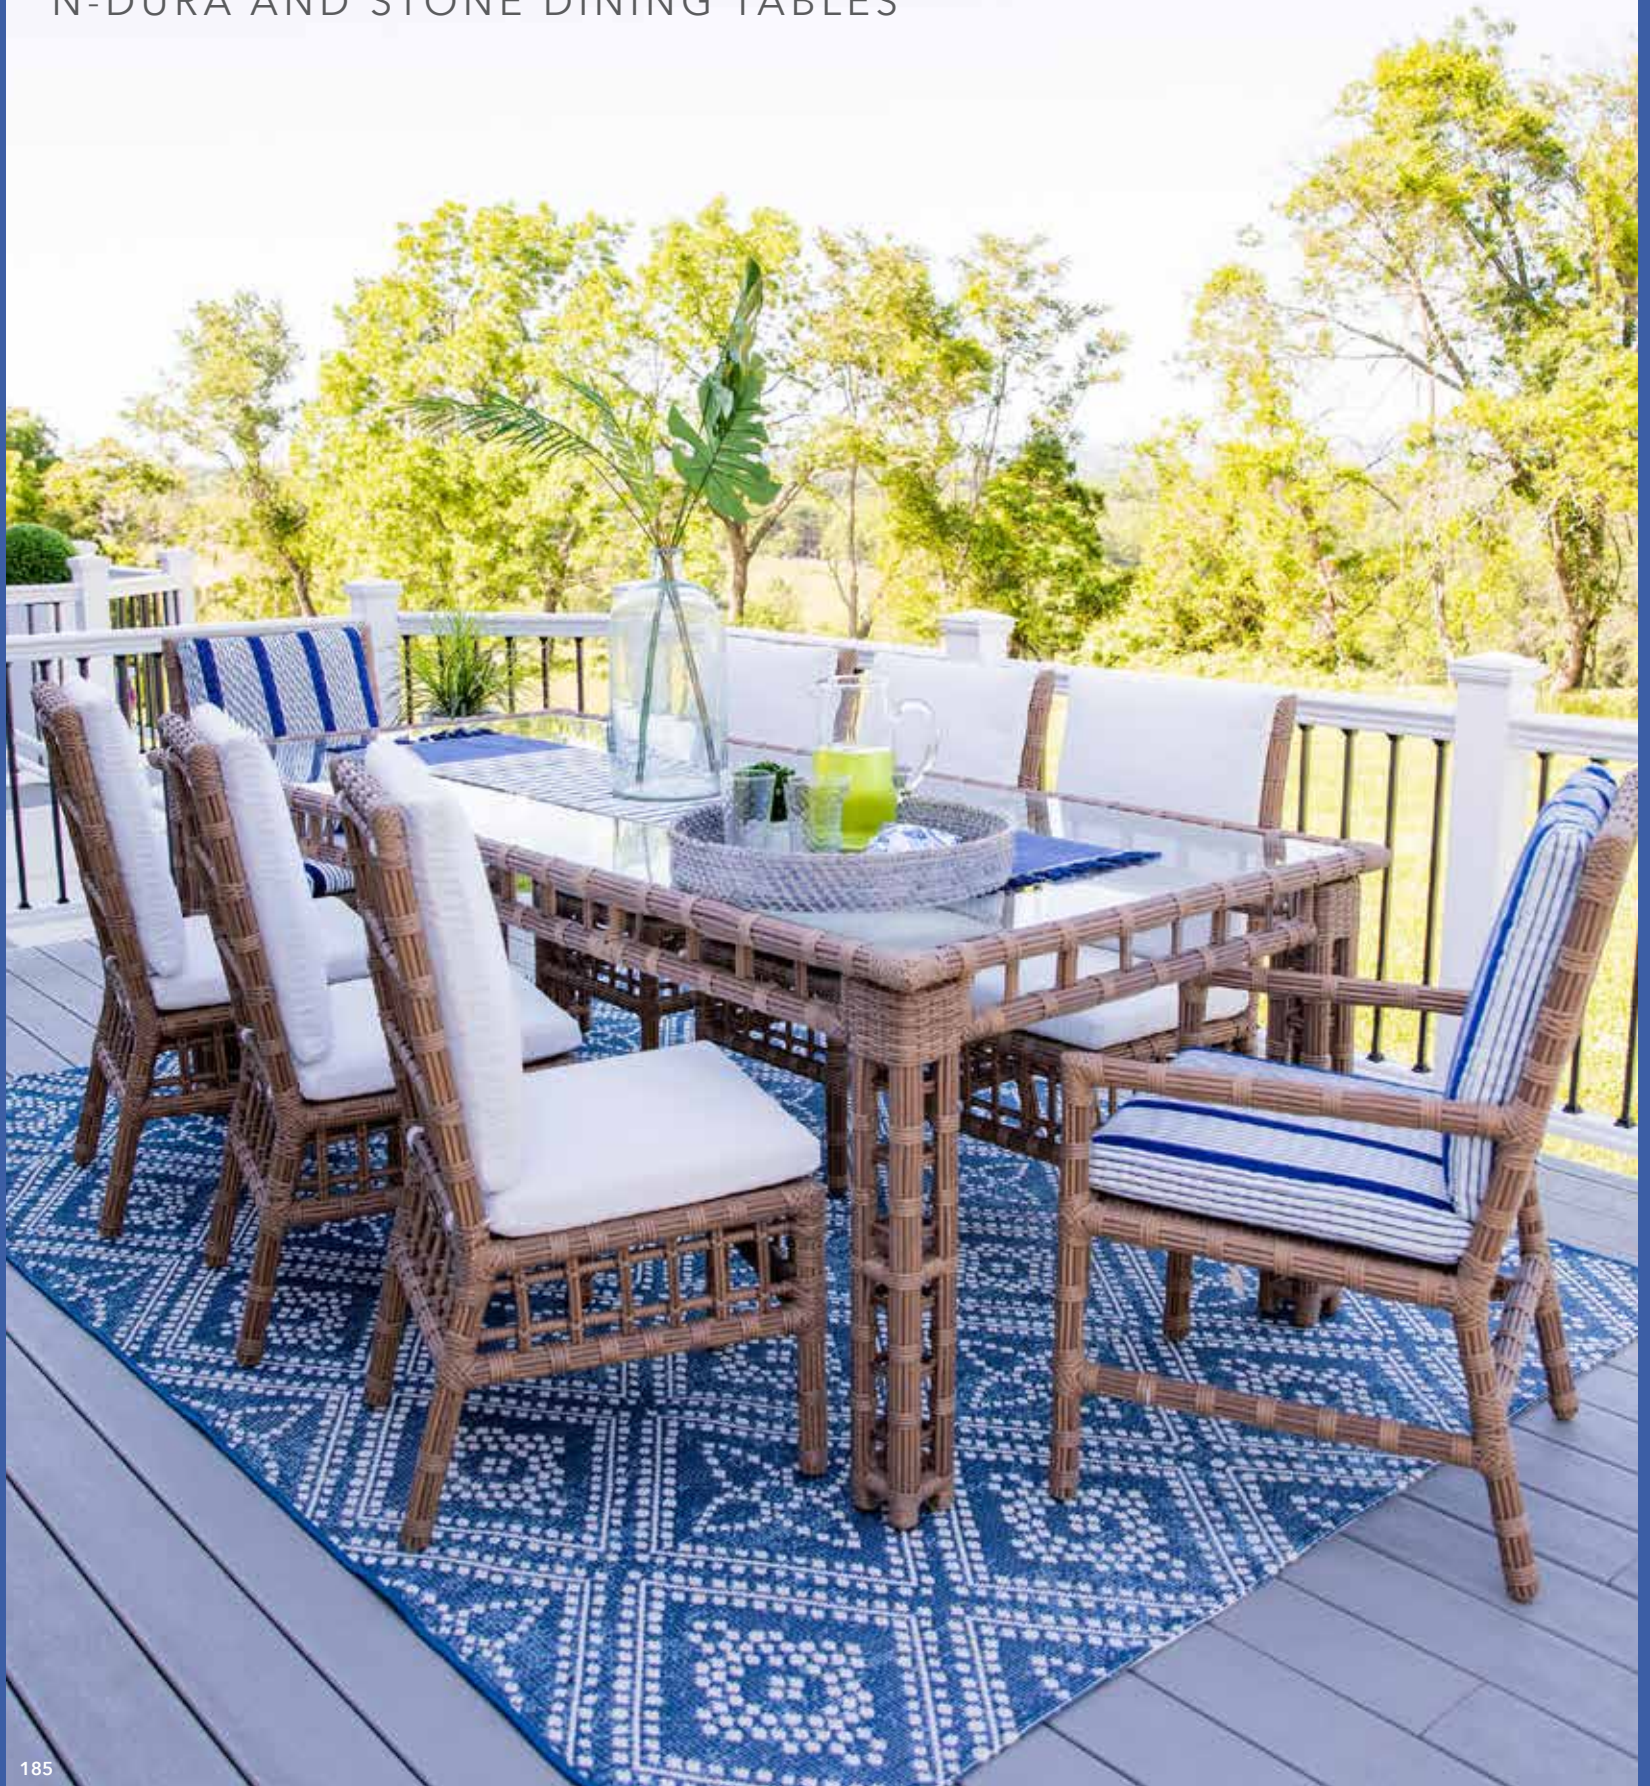

MIXED MATERIALS

N-DURA AND STONE DINING TABLES