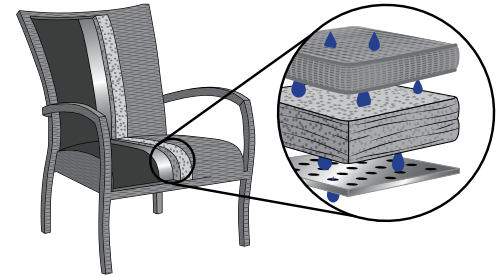

SKYE

Plus

This Collection is designed for use near the Ocean & other Salt Water Environments.

#2 Black Walnut

#24 Oyster

#31 Slate Grey
*select frames

✓ Cushions in this collection are built into the frame. Perforated aluminum frame is wrapped in quick-dry reticulated foam upholstered in N-dura™ resin wicker.