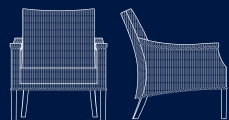

BENTLEY
2017