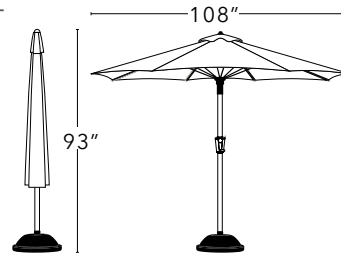

SPECIFICATIONS

Size.....9'	Vents ..... SWV
Ribs.....8	Lift..... Crank
Shape.....Octagon	Tilt..... Auto
Height.....92.91"	Weight 15.24Lbs
Pole Dia.....1.5"	Cube..... 1.24

REPLACEABLE PARTS

9ft Umbrella Ribs
00261.....Black
00263.....Oyster

9ft Umbrella Tubes
00255.....Black
00257.....Oyster

Threaded Cap
00267.....Black
00268.....Oyster

Finial
00270.....Black
00271.....Oyster