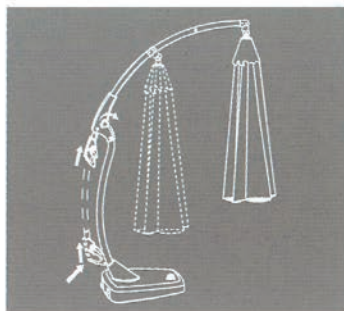

# OVER SIZE UMBRELLAS

Crank Open System

Telescopic Pole Makes The Umbrella Top Go Up When Close

Crank Open System With Steel Crossing Base  
 Alum. Main Pole Size: 2" Dia.  
 Alum. Telescopic Pole Size: Dia. 1.6"  
 Frame: Powder Coated