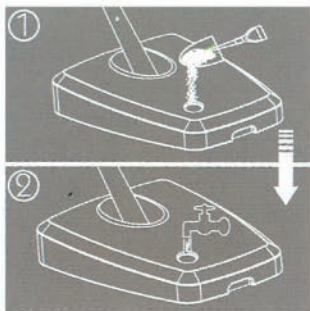

# OVER SIZE UMBRELLAS

Crank Open System

Telescopic Pole Makes The Umbrella Top Go Up When Close

Crank Open System With Steel Crossing Base  
 Alum. Main Pole Size: 2" Dia.  
 Alum. Telescopic Pole Size: Dia. 1.6"  
 Frame: Powder Coated