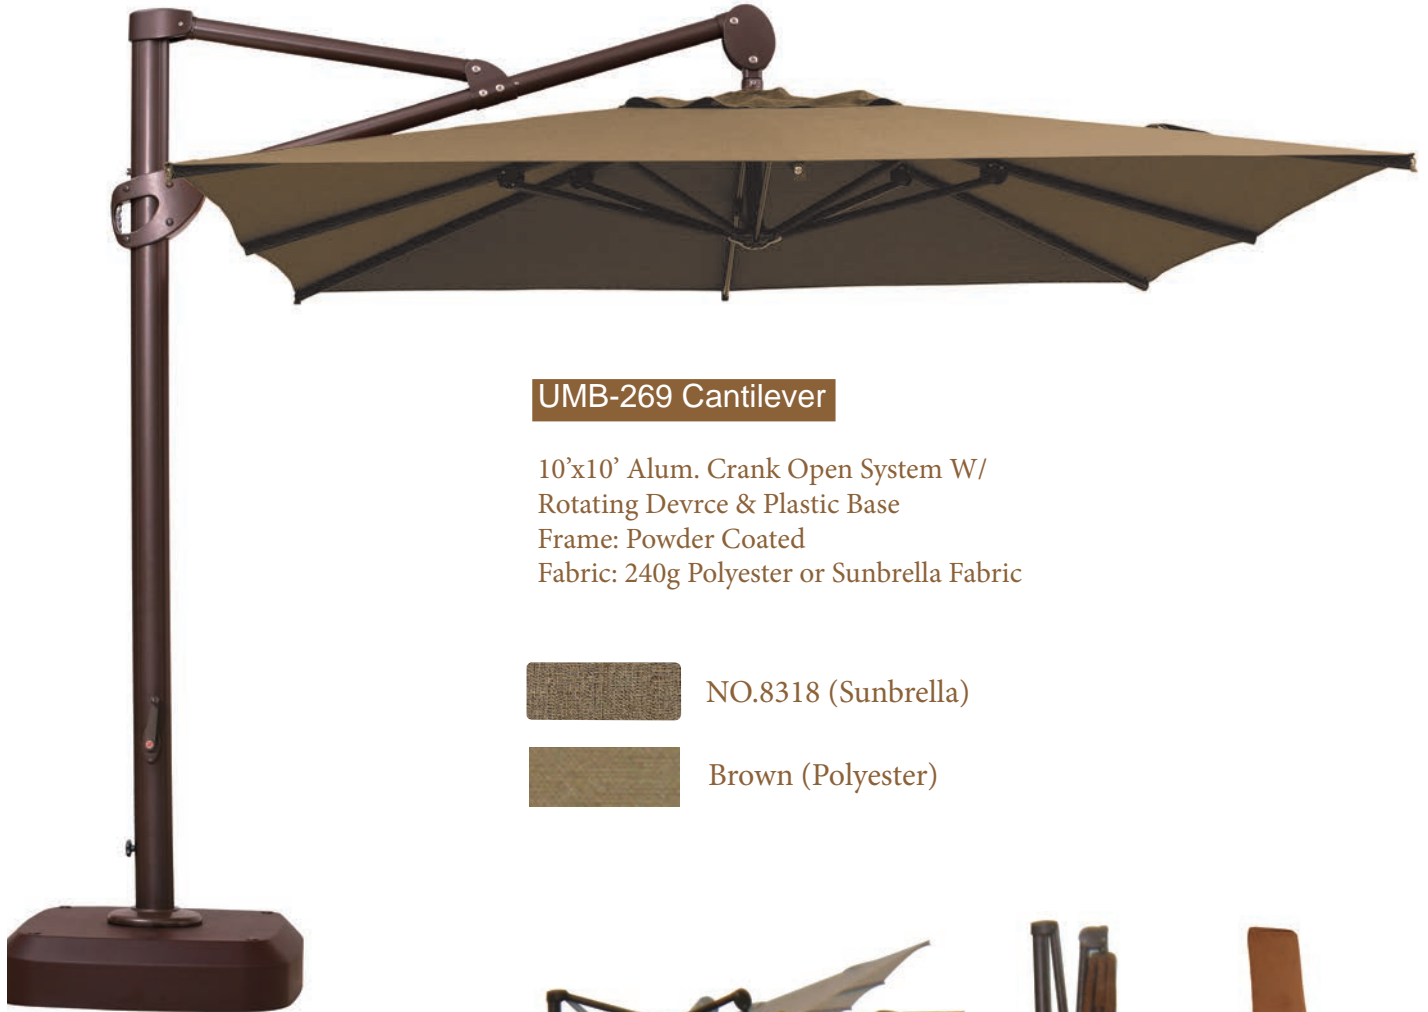

**UMB-074 Cantilever**

10' Alum. Crank Open System  
W/Steel Crossing Base  
Frame: Powder Coated  
Fabric: 180g Polyester

Polyester Fabric

-  Beige

**UMB-074B Spa**

Special Base of UMB-074  
When use for Spa

## UMB-269 Cantilever

10'x10' Alum. Crank Open System W/  
Rotating Device & Plastic Base  
Frame: Powder Coated  
Fabric: 240g Polyester or Sunbrella Fabric

NO.8318 (Sunbrella)

Brown (Polyester)