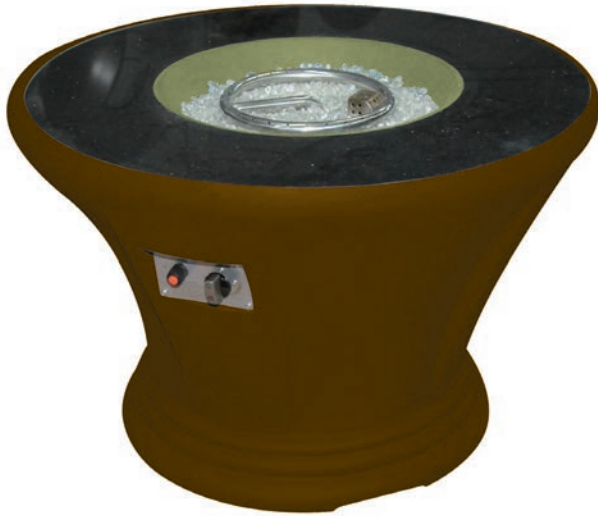

FIREPIT TABLES

GFP-853

36" Round Gas Fire Pit
Granite Top with Magnesia base